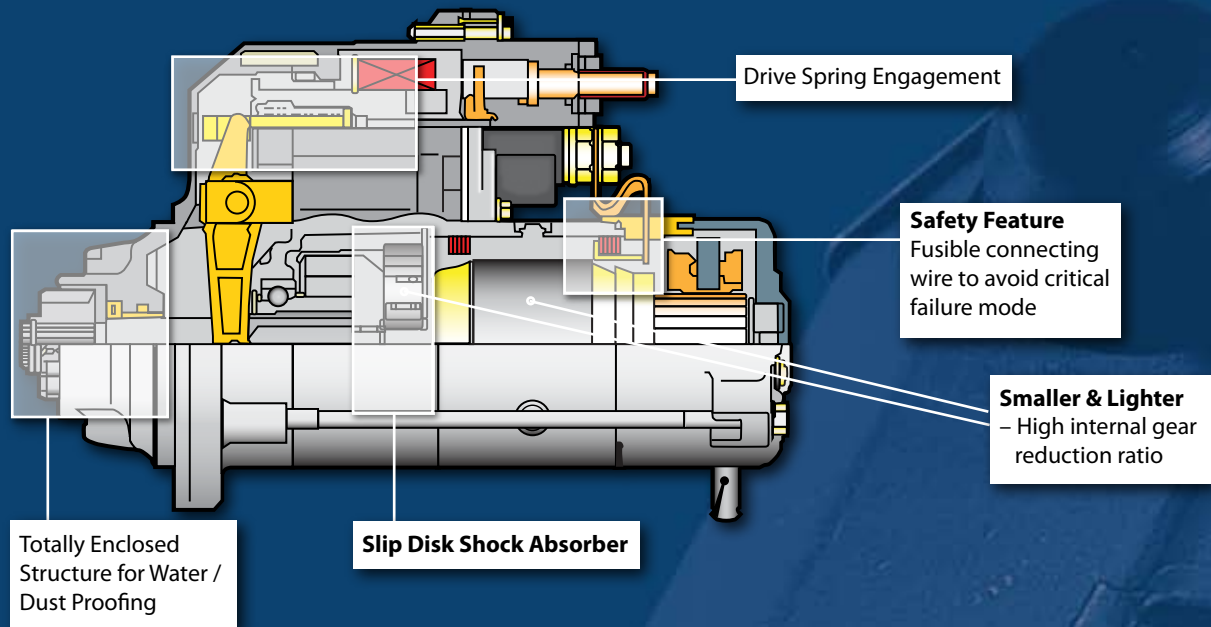

## FEATURES / BENEFITS

- Totally Enclosed Structure for Water / Dust Proofing
- Drive Spring Engagement
- Clutch Structure
  - Integrated clutch outer with planetary gear carrier
  - Integrated bearing race with clutch inner
- Slip Disk Shock Absorber
- Water Proofing
  - O-ring
  - Gasket
  - Ventilation pipe
- Smaller & Lighter
  - High internal gear reduction ratio
- Safety feature
  - Fusible connecting wire to avoid critical failure mode

## SPECIFICATIONS

- 12V & 3.0kW
- Weight: 16.20 lbs. (Approximate)
- Pinion: DP 8/10 (428000-5120, -5230, -5310) and DP 10 (428000-6110)
- Rotation: Clockwise
- Mount: SAE #1

## APPLICATIONS:

Make	Model	Year	Engine	Size	OEM Part Number	New Part Number	Application Comments
Blue Bird		2007 -	Cummins ISB 07, 6.7L	12V 3.0kW	428000-5120	428000-5120	
Capacity of Texas	TJ5000 DOT	2007 -	Cummins ISB 07, 6.7L	12V 3.0kW	428000-5120	428000-5120	
Capacity of Texas	TJ5000 Off Road	2007 -	Cummins ISB 07, 6.7L	12V 3.0kW	428000-5120	428000-5120	
Cummins	Dodge Ram 6.7L	2007 -	Cummins ISB 07	12V 3.0kW	4934925	428000-6110	Replaces 428000-3330
Cummins	Dodge Ram 6.7L	2007 -	Cummins ISB 07	12V 3.0kW	4934925	428000-3330	Fwd to 428000-6110
Dodge	Ram 6.7L	2007 -	Cummins ISB 07	12V 3.0kW	4934925	428000-6110	Replaces 428000-3330
Dodge	Ram 6.7L	2007 -	Cummins ISB 07	12V 3.0kW	4934925	428000-3330	Fwd to 428000-6110
Freightliner Custom Chassis	MT55	2007 -	Cummins ISB 07	12V 3.0kW	NPD428000-5230	428000-5230	
Freightliner Custom Chassis	Step Van	2007 -	Cummins ISB 07, 6.7L	12V 3.0kW	NPD428000-5230	428000-5230	
Kalmar (Ottawa)	Terminal Tractor	2007 -	Cummins ISB 07, 6.7L	12V 3.0kW	90032414	428000-5120	
Thomas Built Buses		2007 -	Cummins ISB 07, 6.7L	12V 3.0kW	428000-5310	428000-5310	