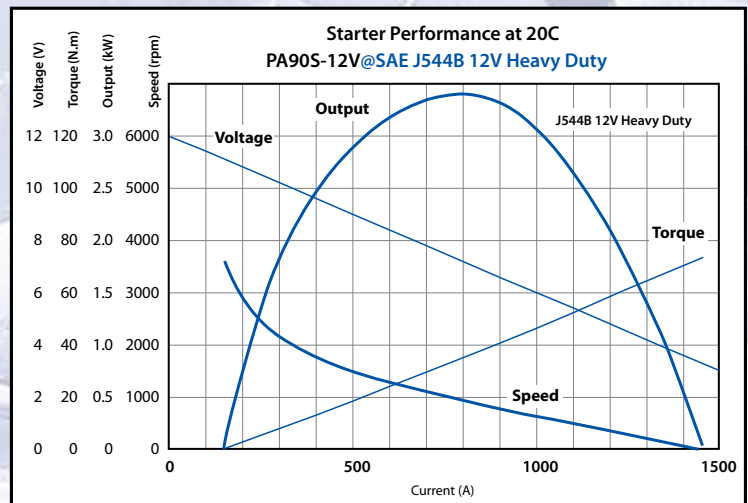

Karam A.L.
Authorized DENSO Distributor
1-888-515-2726

DENSO Sales California, Inc.
3900 Via Oro Avenue
Long Beach, CA 90810
800.222.6352 • 310.834.6352
www.DensoHeavyDuty.com